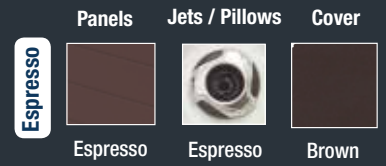

White Diamond Body