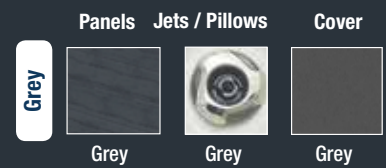

*Dimensions vary +/- 1,25 cm.

• Specifications, including dimensions, weight and volume will vary and are subject to change without notice. Colours may be different than shown.

Colour Options

Spa Body, Panels, Cover, Jets and Pillows

White Diamond Body

White Diamond Body

White Diamond Body

Sahara Diamond Body

Black Diamond Body

Black Diamond Body

Mystic Diamond Body

CrossoverTM COLLECTION