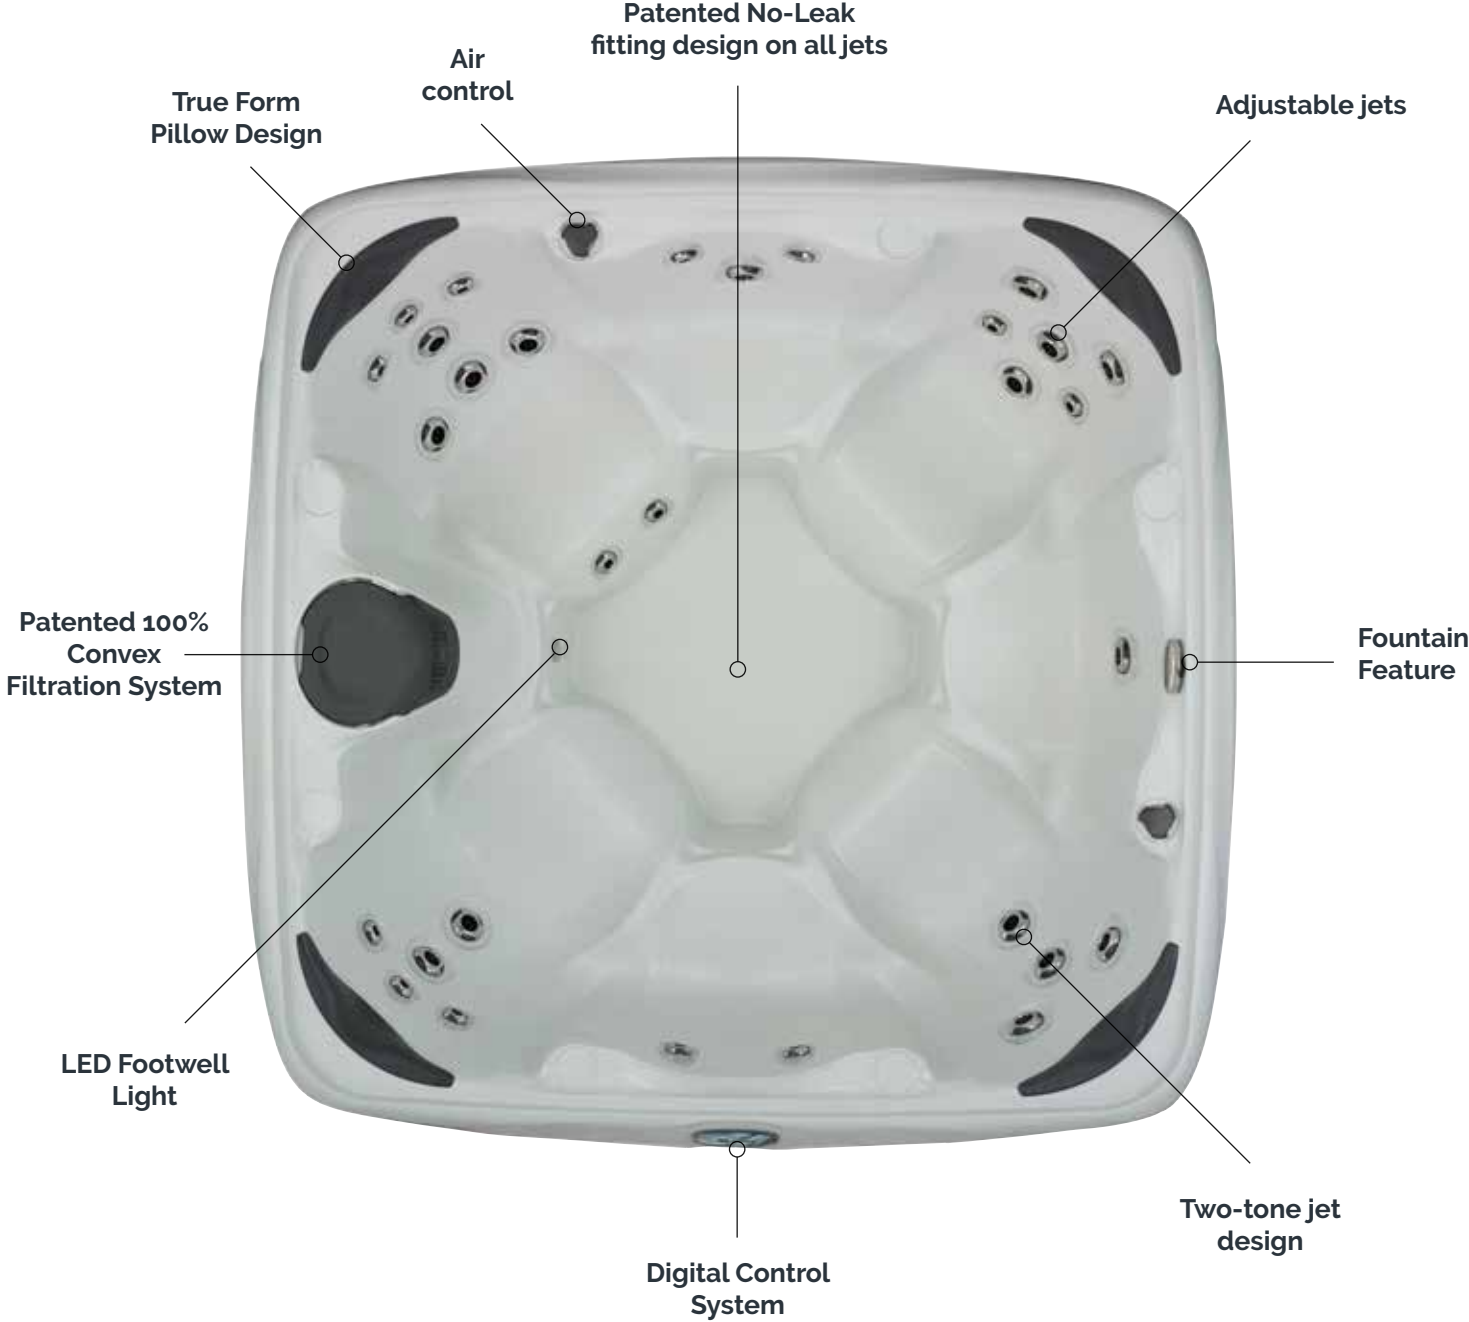

*Depending on local power supply (2-pump Plug & Play is based on a 16A/230V power supply).

**Optional Suite Package shown.

***Specifications subject to change. Dimensions vary 1,25 cm.

Crossover 740S

The Crossover 740S is Dream Makers Spas' 2 pump, 6-7 person, 40 jet spa with contoured bucket seats and directional jets providing individual water pressure control. With a SyncrylicTM unibody construction that is virtually indestructible, this energy efficient model comes with a Weathershield Super Seal Cover, digital controls, Easy Kleen/Convex2 Filtration plus an adjustable backlit water fountain, 8 exterior LED corner lights, and an LED underwater light all synchronized with up to 9 programmable colour options. You gain all the benefits of a luxury spa at a fraction of the price. This beautiful, easy to install, lightweight and plug and play design makes the 740S perfect for personal relaxation or entertaining both day and night.

SPECIFICATIONS

Seating:	6 – 7 person	Controls:	Digital
Dimensions:	203 x 203 x 92 cm***	Pumps:	1 x two speed pump, 1 x one speed pump - 3 hp
Spa Volume:	1389 litres	Water Feature:	Fountain with Backlit LED Light
Dry Weight:	207 kg	Filtration:	Easy Kleen / Convex2
Jets:	40 Stainless Steel	Insulation:	Polyurethane Foam
Pillows:	4	Ozone:	Included
Electrical:	230V PH-N-PE minimum	Ambiance LED Lighting Package:	Optional
Heating:	3kW	Bluetooth Audio:	Optional

*Depending on local power supply (2-pump Plug & Play is based on a 16A/230V power supply).

**Optional Suite Package shown.

***Specifications subject to change. Dimensions vary 1,25 cm.

Beautiful in simplicity, yet so complete